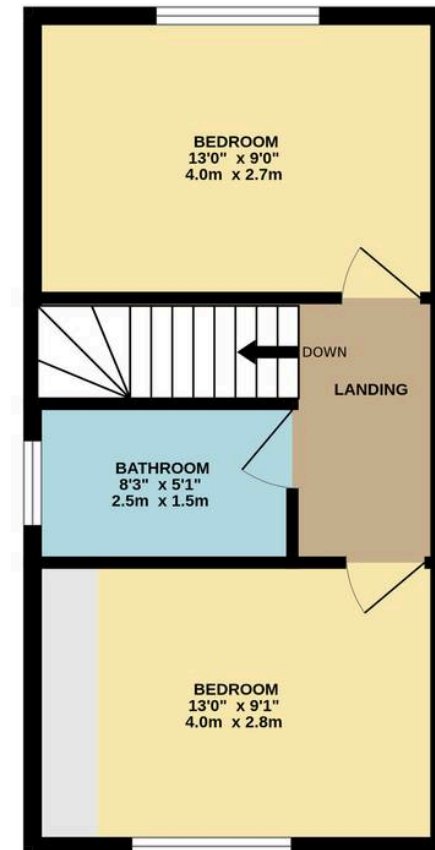

1ST FLOOR
343 sq.ft. (31.9 sq.m.) approx.