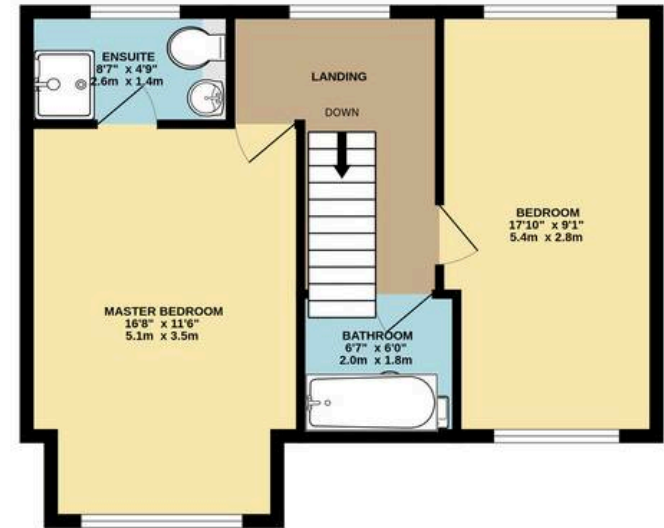

BASEMENT
131 sq.ft. (12.1 sq.m.) approx.

GROUND FLOOR
633 sq.ft. (58.6 sq.m.) approx.

1ST FLOOR
507 sq.ft. (47.1 sq.m.) approx.

HELMSDALE CLOSE

TOTAL FLOOR AREA : 1270 sq.ft. (118.0 sq.m.) approx.

Whilst every attempt has been made to ensure the accuracy of the floorplan contained here, measurements of doors, windows, rooms and any other items are approximate and no responsibility is taken for any error, omission or mis-statement. This plan is for illustrative purposes only and should be used as such by any prospective purchaser. The services, systems and appliances shown have not been tested and no guarantee as to their operability or efficiency can be given.