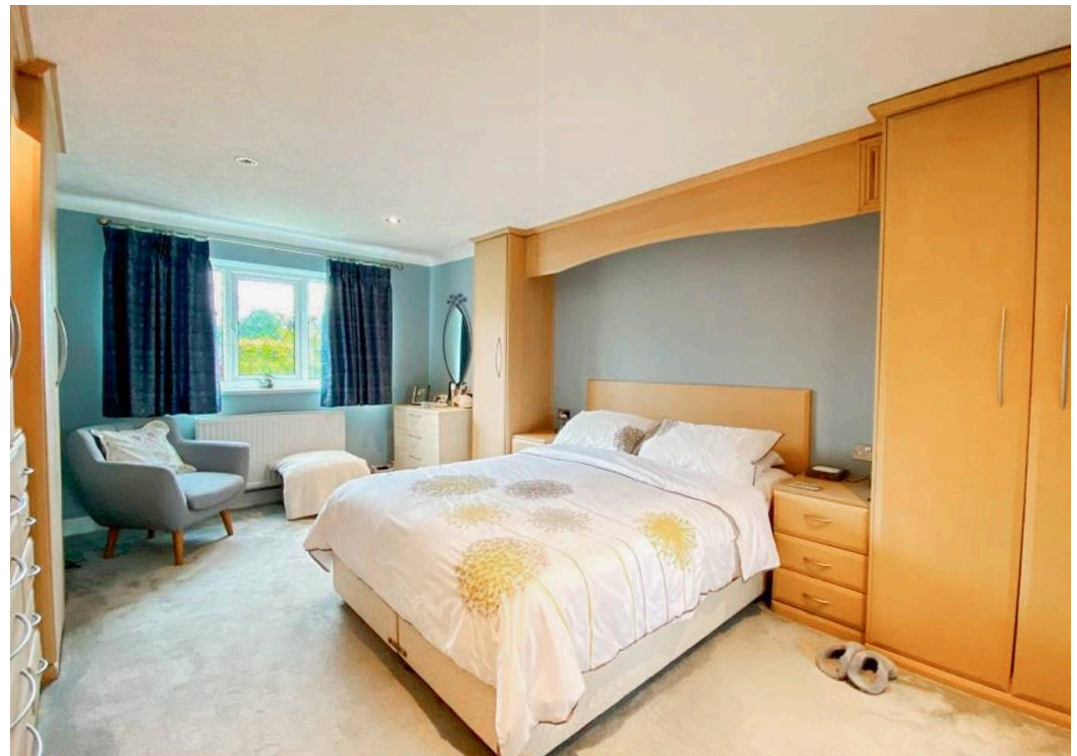

Council Tax band: D

Tenure: Freehold

EPC Energy Efficiency Rating: C

EPC Environmental Impact Rating:

- Stunning property offers a blend of modern living spaces with quality finishes throughout
- Great schools inc: Woodhey High, Holcombe Brook Primary & Greenmount Primary.
- Pubs and Restaurants: Well-regarded pubs like The Eagle and Child, Hare and Hounds, Holcombe Tap, Owens.
- Quiet Residential Cul-de-sac: Access to nature, outdoor activities, and great amenities.
- *Spacious Lounge, stylish Integrated kitchen, conservatory/sunroom overlooking beautiful rear garden.
- *Bedrooms: Master with fitted wardrobes and en-suite; second bedroom with fitted wardrobes.
- *Detached Garage: Comes with power, lighting, and vehicular driveway.