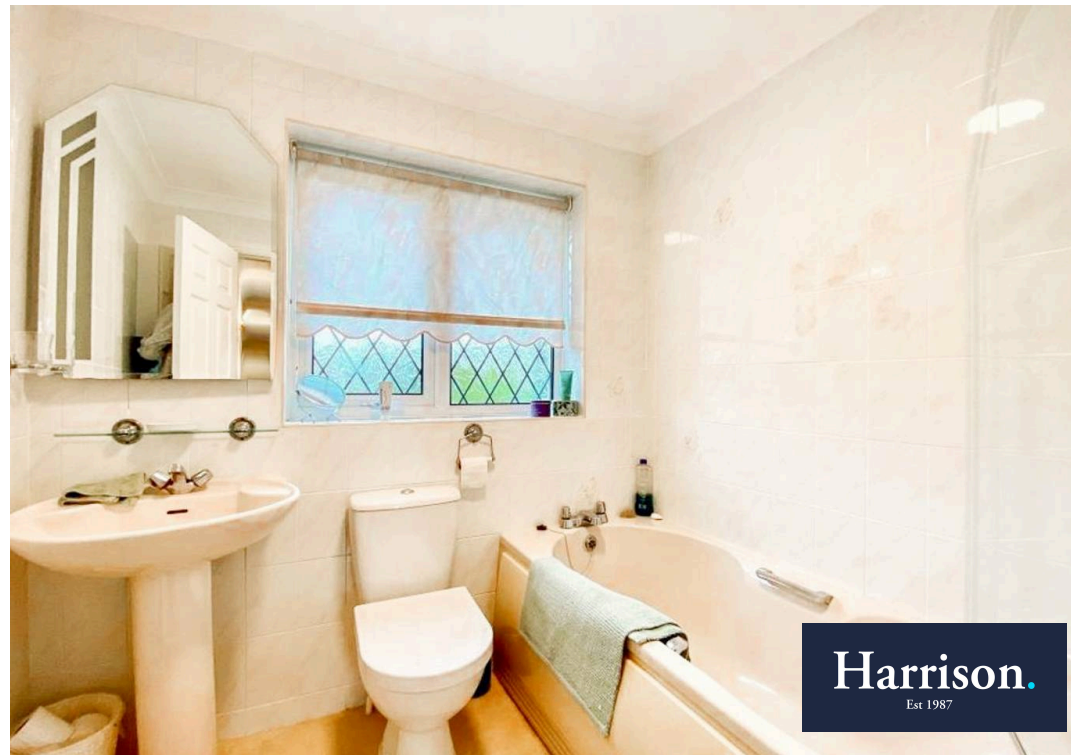

18 Helmsdale Close, Ramsbottom

Bury

£370,000

18 Helmsdale Close

Ramsbottom, Bury

Welcome to this Immaculate FREEHOLD Detached House, originally designed as a 3 bedroom home but thoughtfully converted into a spacious 2 bedroom property to meet the current owner's requirements. This elegant home offers a blend of modern living spaces with high quality finishes throughout and viewing is essential to be Truly Appreciated.

Council Tax band: D

Tenure: Freehold

EPC Energy Efficiency Rating: C

EPC Environmental Impact Rating:

- Stunning property offers a blend of modern living spaces with quality finishes throughout
- Great schools inc: Woodhey High, Holcombe Brook Primary & Greenmount Primary.
- Pubs and Restaurants: Well-regarded pubs like The Eagle and Child, Hare and Hounds, Holcombe Tap, Owens.
- Quiet Residential Cul-de-sac: Access to nature, outdoor activities, and great amenities.
- *Spacious Lounge, stylish Integrated kitchen, conservatory/sunroom overlooking beautiful rear garden.
- *Bedrooms: Master with fitted wardrobes and en-suite; second bedroom with fitted wardrobes.
- *Detached Garage: Comes with power, lighting, and vehicular driveway.